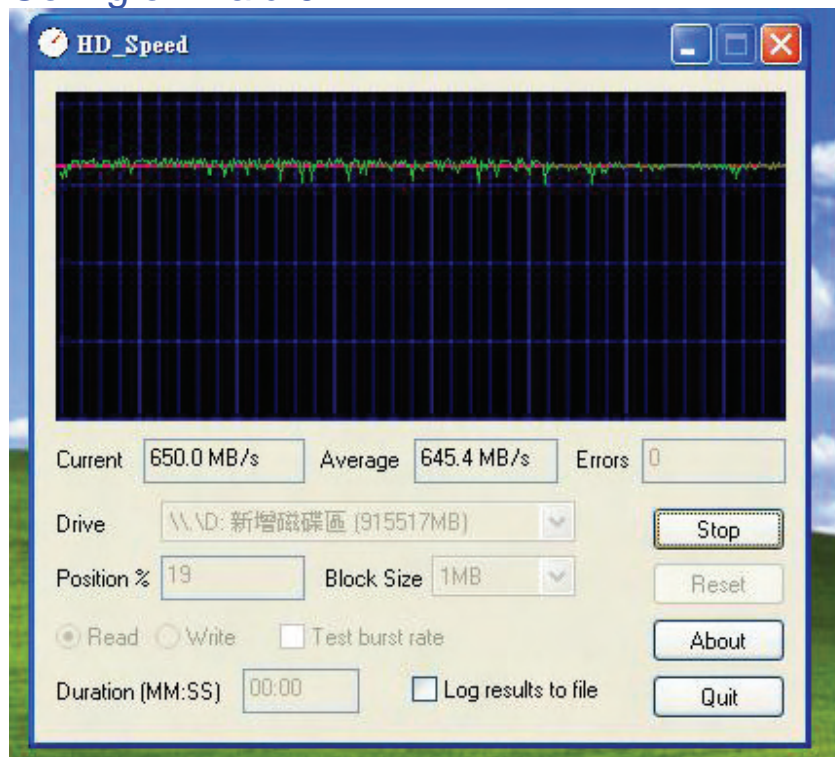

Testing Equipment:

Controller Card: ARECA ARC-1231ML

Desktop Enclosure: iStarUSA mAge212U40-PCI-E (2-12 bay External PCI-e to SAS/SATA JBOD solution)

External Cable Length: 3 Meter

HDD:

500G SATA2 X4(SEAGATE)

200G SATA2 X4(SEAGATE)

250G SATA2 X4(HITACHI)

MB:GIGABYTE GA-965P-DQ6

CPU:PENTIUM D 2.8G

RAM:1G

HDD: WD SATA 160G

Slot : PCI-e x 16

Config on Raid 0

Result on Iometer – Config on Raid 0